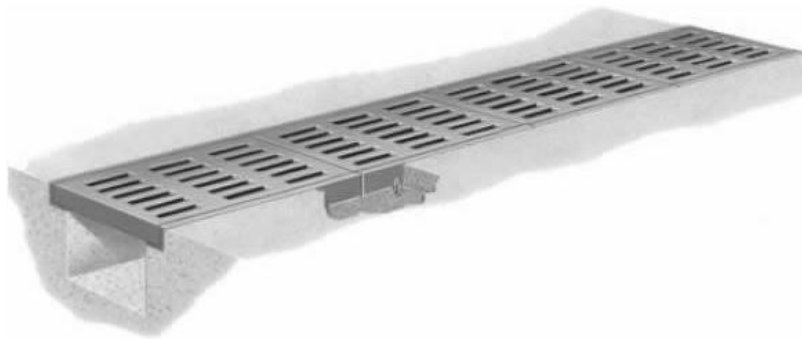

Neenah R-4990-GX Unbolted

Series

R-4990-GX

Cut Sheet

23" Wide Unbolted

23" Wide NEENAH Unbolted Heavy Duty Trench Drain Grates and Frames

Product ID: R-4990-GX

TYPE A
GRATE OPENINGS

TYPE C
GRATE OPENINGS

TYPE D
SOLID LID

23" Wide Unbolted Neenah R-4990-GX Series Trench Grate

23"W X 24"L X 1 1/2"D

Choose Type A,C,D

Materials: All frames and grates/lids are furnished standard in gray iron, meeting ASTM-A48 Class 35-B for heavy-duty use. In Type A and P grates the slots are perpendicular to the trench run. In Type C and Q grates the slots are parallel with the trench run.

Neenah recommends project designers avoid the use of light duty trench installations because it is likely that applications will be subjected to heavy delivery vehicle traffic at some time. Furthermore, the use of a site could be changed to heavy duty use patterns at some unanticipated future date.